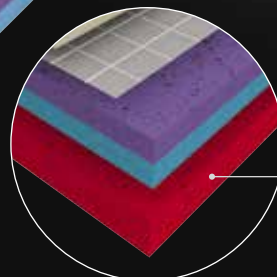

MULTI

A GREAT SPORT EXPERIENCE THANKS TO TARAFLEX® FLOORS FEATURES: PERFORMANCE, SAFETY AND PROTECTION

COMFORT CXP HD

Double density foam :

- > Performance
- > Safety

DURABILITY D-Max

Calendered PVC Sheets
reinforced with fibre glass grid

- > High durability
- > Outstanding dimensional stability

TRIPLE ACTION Protocolsol®

An intelligent triple action
surface treatment

- > Best solution to maximize
  both slide and grip
- > A friction-burn free surface
- > Cost effective and easy
  to maintain

POLYOLEFIN FOAM*

- > Extra protection

*only for Taraflex® Comfort