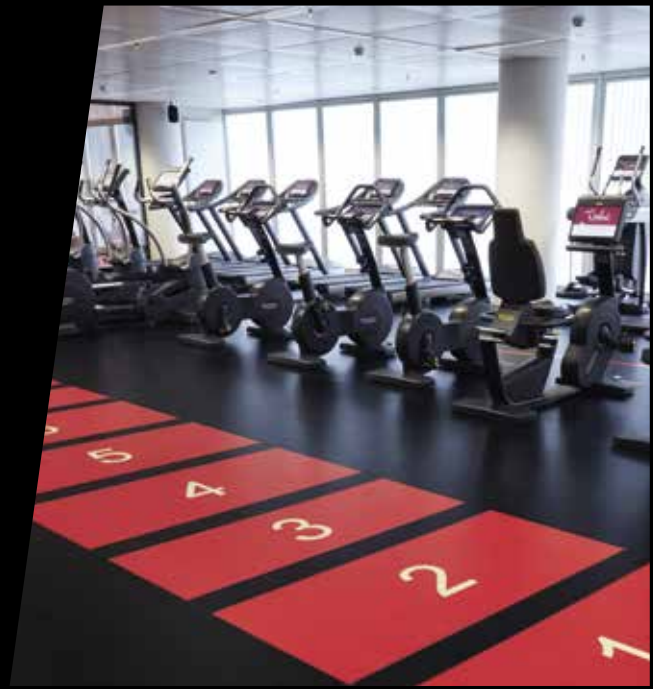

STORAGE AREA
GTI

**FREE WEIGHT
AND CARDIO ZONE**
CREATION

INFIRMARY
TARAFLEX® COMFORT